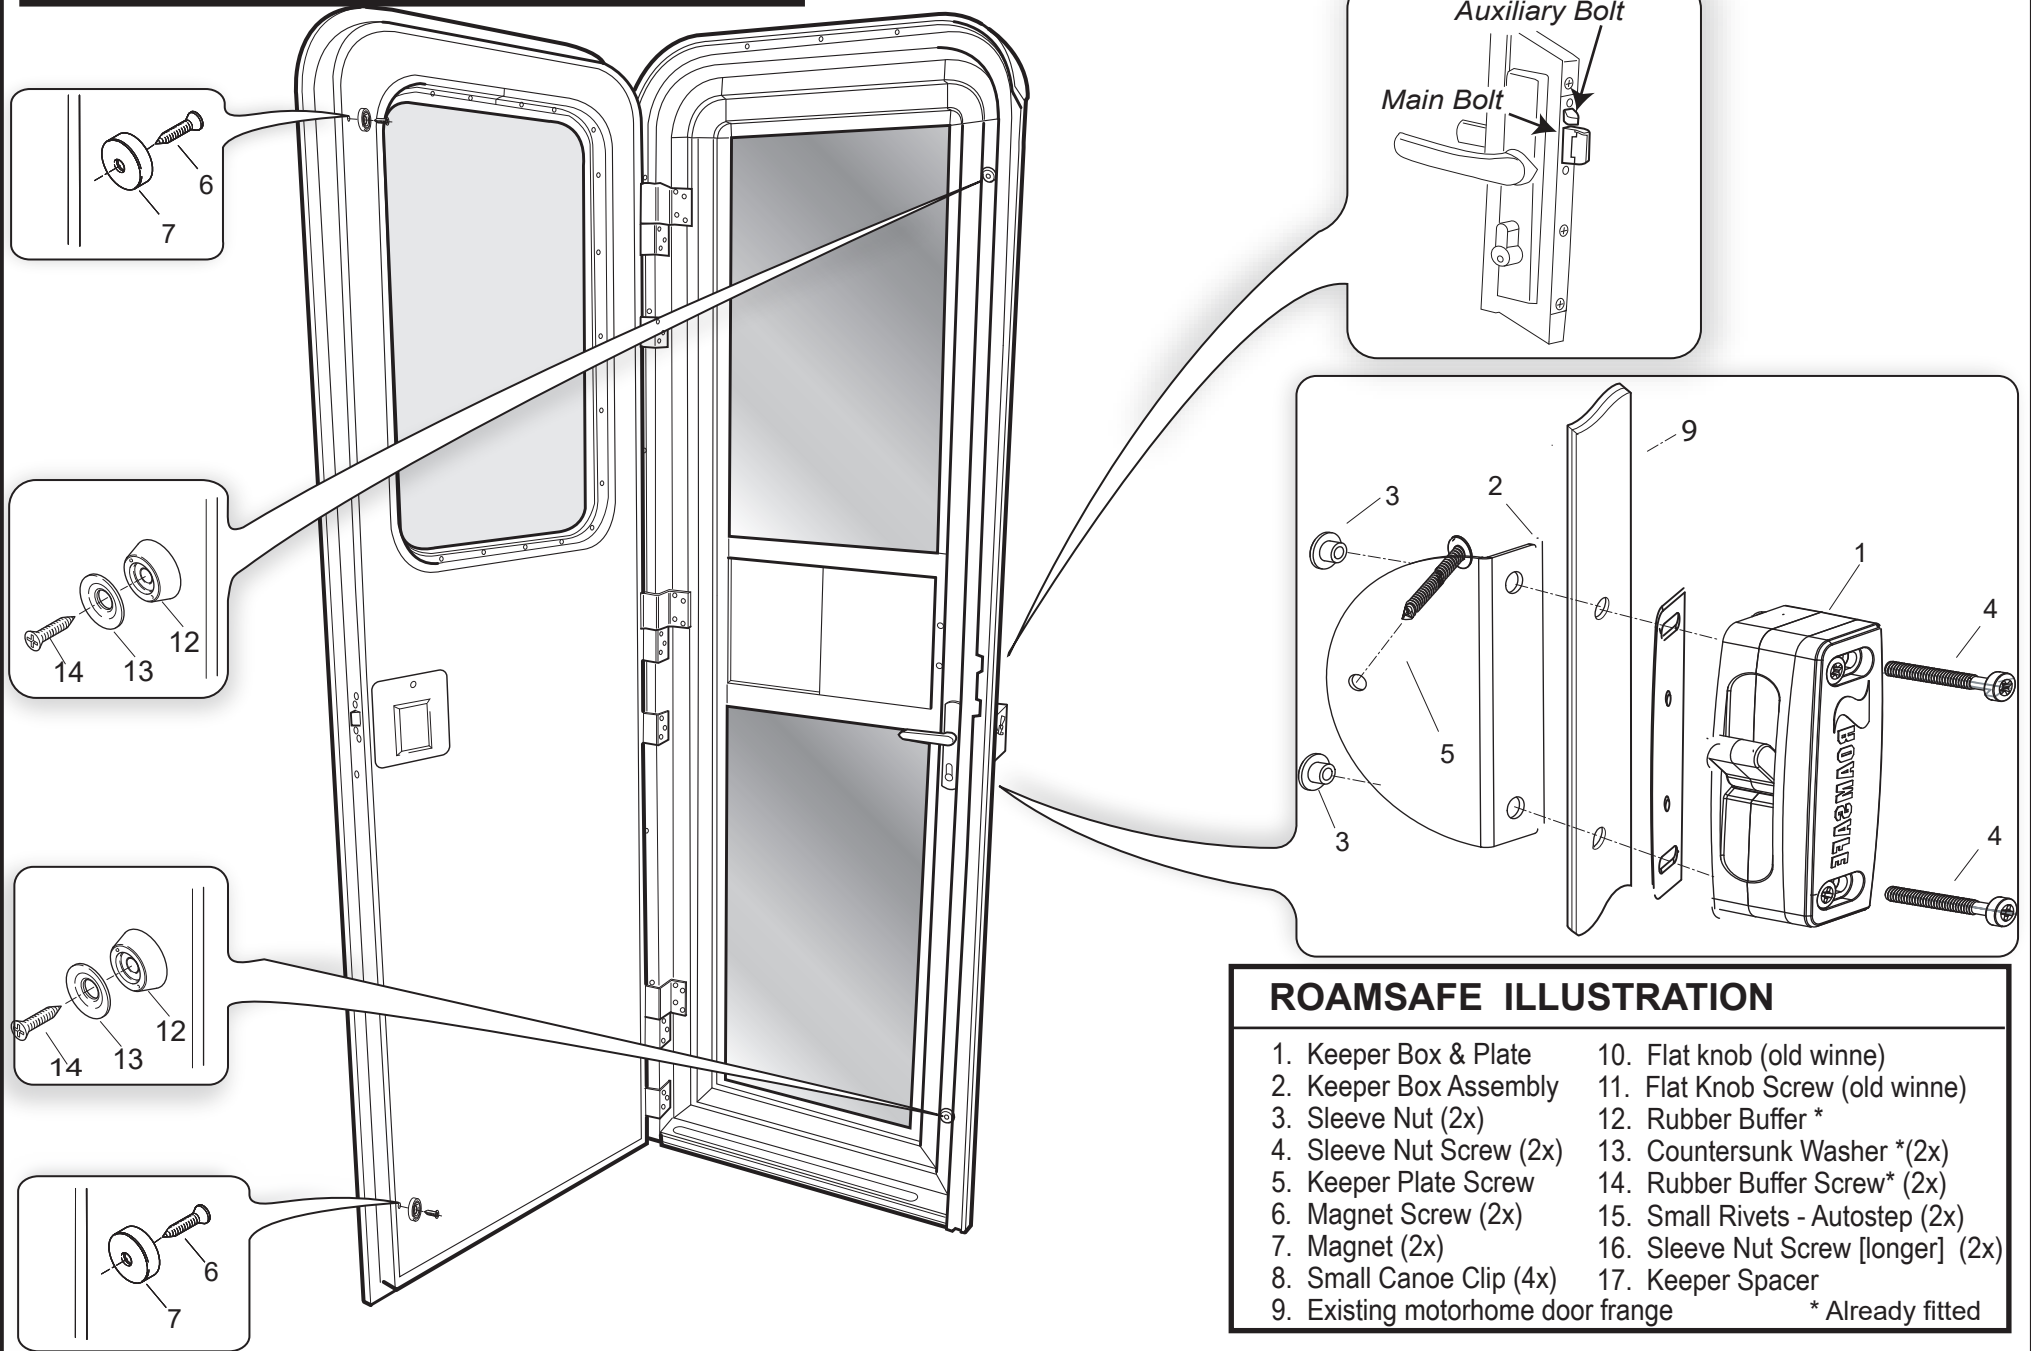

# ROAMSAFE - RV SAFETY DOORS

## ROAMSAFE ILLUSTRATION

- |                                   |                                    |
|-----------------------------------|------------------------------------|
| 1. Keeper Box & Plate             | 10. Flat knob (old winne)          |
| 2. Keeper Box Assembly            | 11. Flat Knob Screw (old winne)    |
| 3. Sleeve Nut (2x)                | 12. Rubber Buffer *                |
| 4. Sleeve Nut Screw (2x)          | 13. Countersunk Washer *(2x)       |
| 5. Keeper Plate Screw             | 14. Rubber Buffer Screw* (2x)      |
| 6. Magnet (2x)                    | 15. Small Rivets - Autostep (2x)   |
| 7. Magnet (2x)                    | 16. Sleeve Nut Screw [longer] (2x) |
| 8. Small Canoe Clip (4x)          | 17. Keeper Spacer                  |
| 9. Existing motorhome door frange | * Already fitted                   |